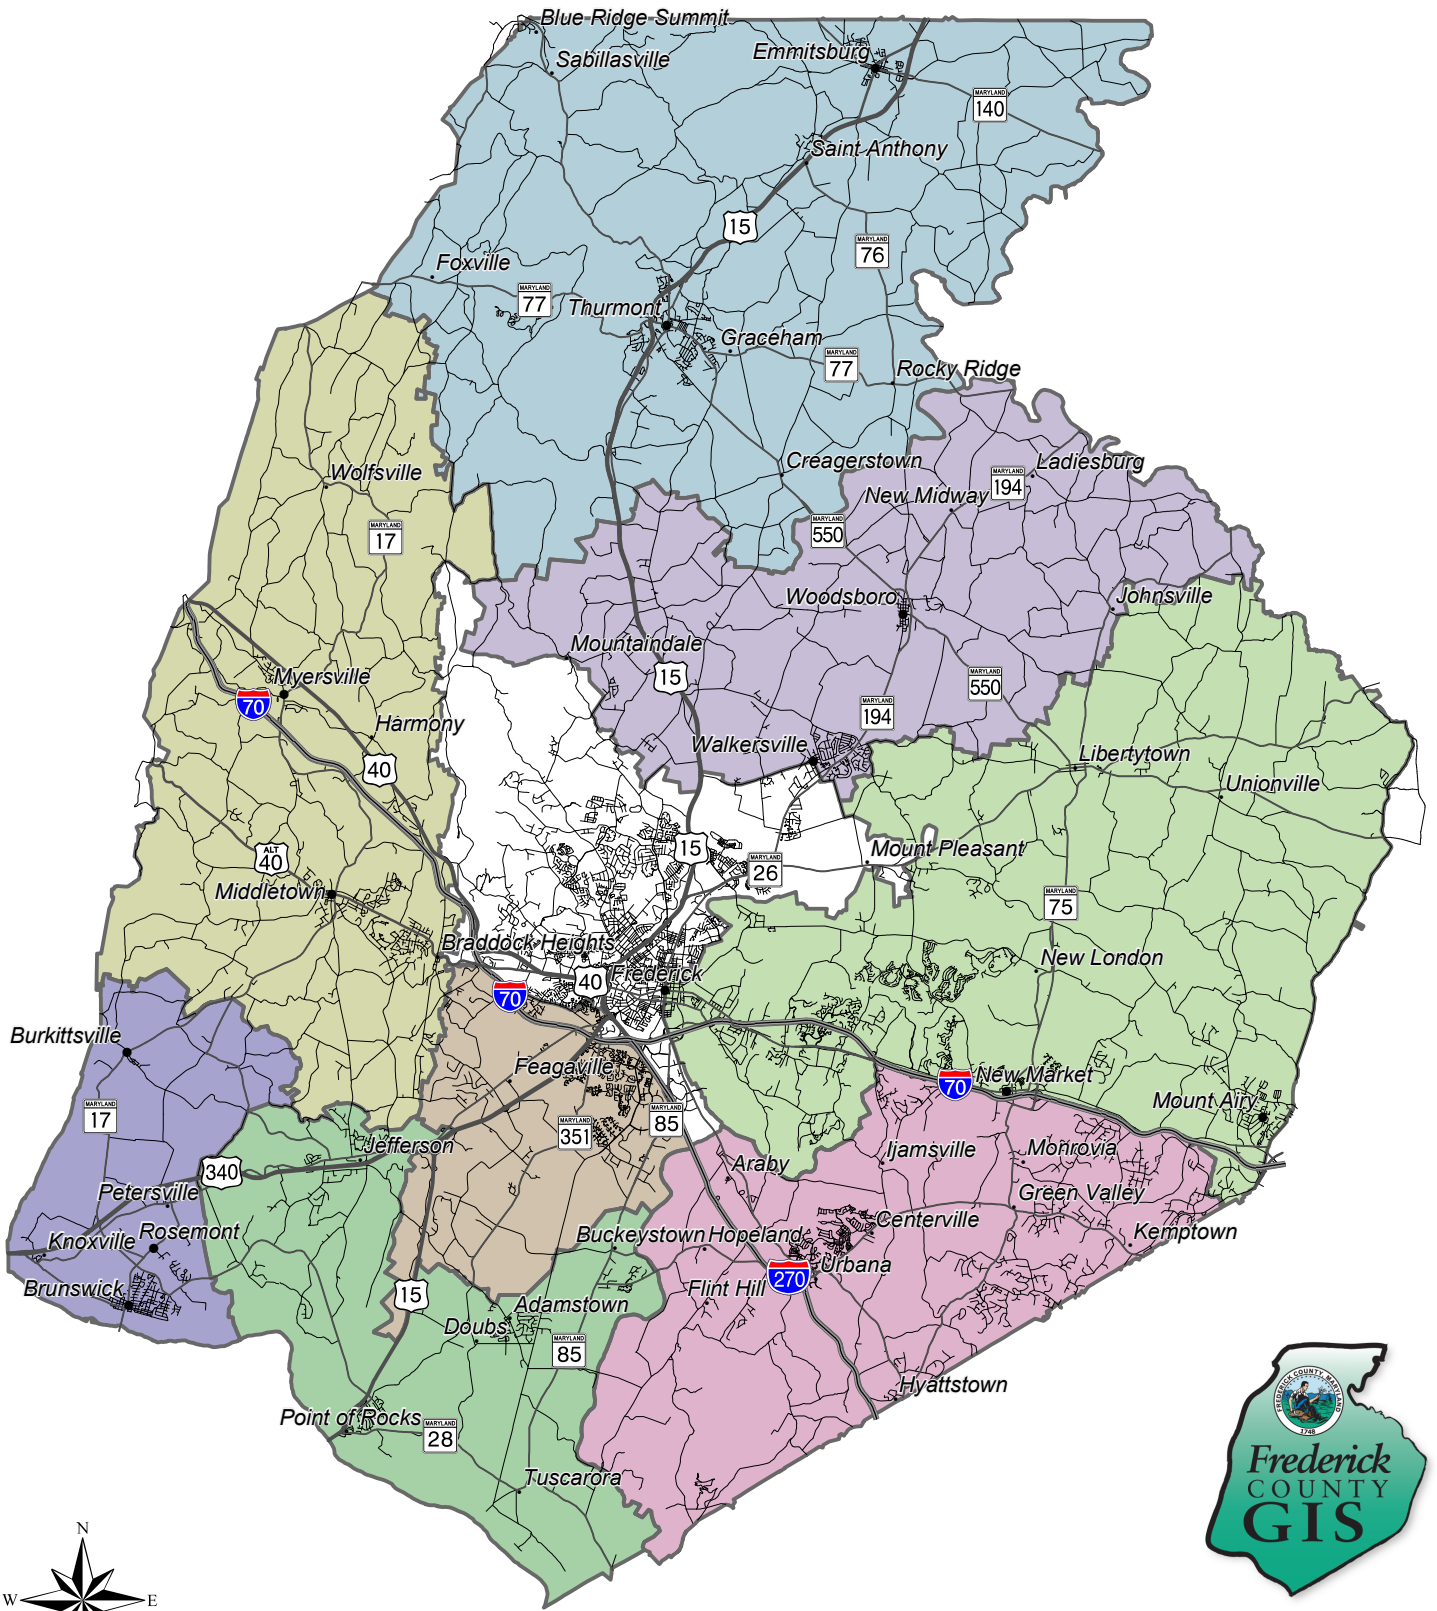

# Recreation Council Courtesy Boundaries

Recreation Council Areas	
	Libertytown
	Ballenger
	Brunswick
	Middletown
	Point of Rocks
	Urbana
	Catocin
	Woodsboro/New Midway