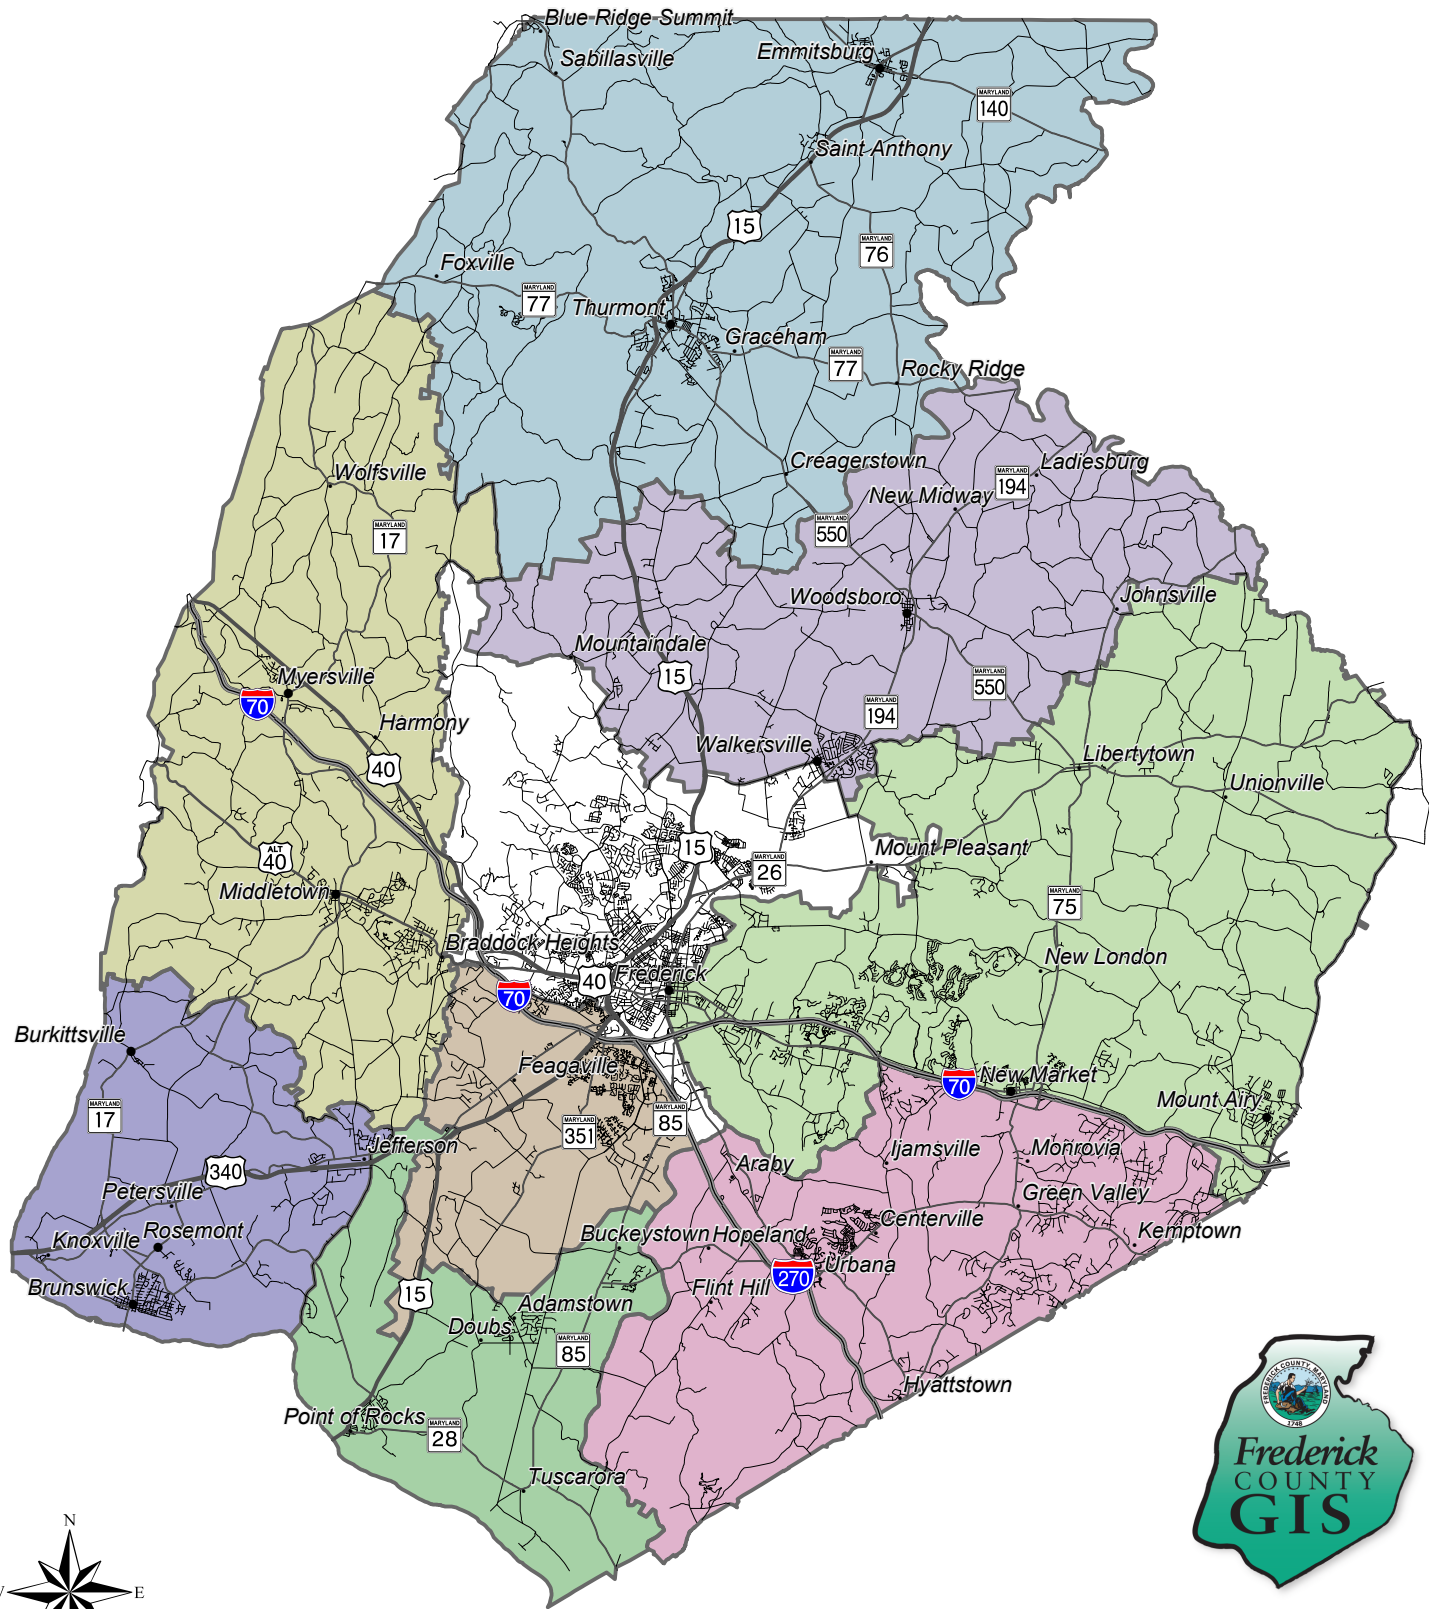

Recreation Council Courtesy Boundaries

Recreation Council Areas	
	Ballenger
	Brunswick
	Carroll Manor/Point of Rocks
	Catoctin
	Libertytown
	Middletown
	Urbana
	Woodsboro/New Midway